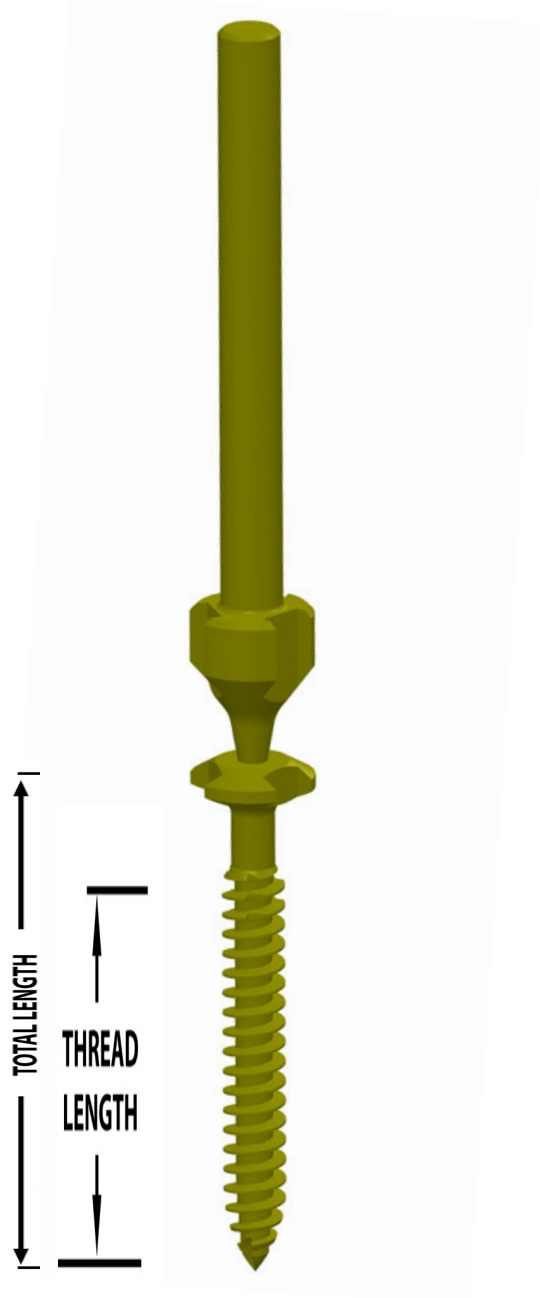

Snap Off Screw - Ø2.0mm

NOTES:

Material

Titanium

Thread Length

Full Thread = Total Length - 4mm

Standard in Non-Sterile Tray